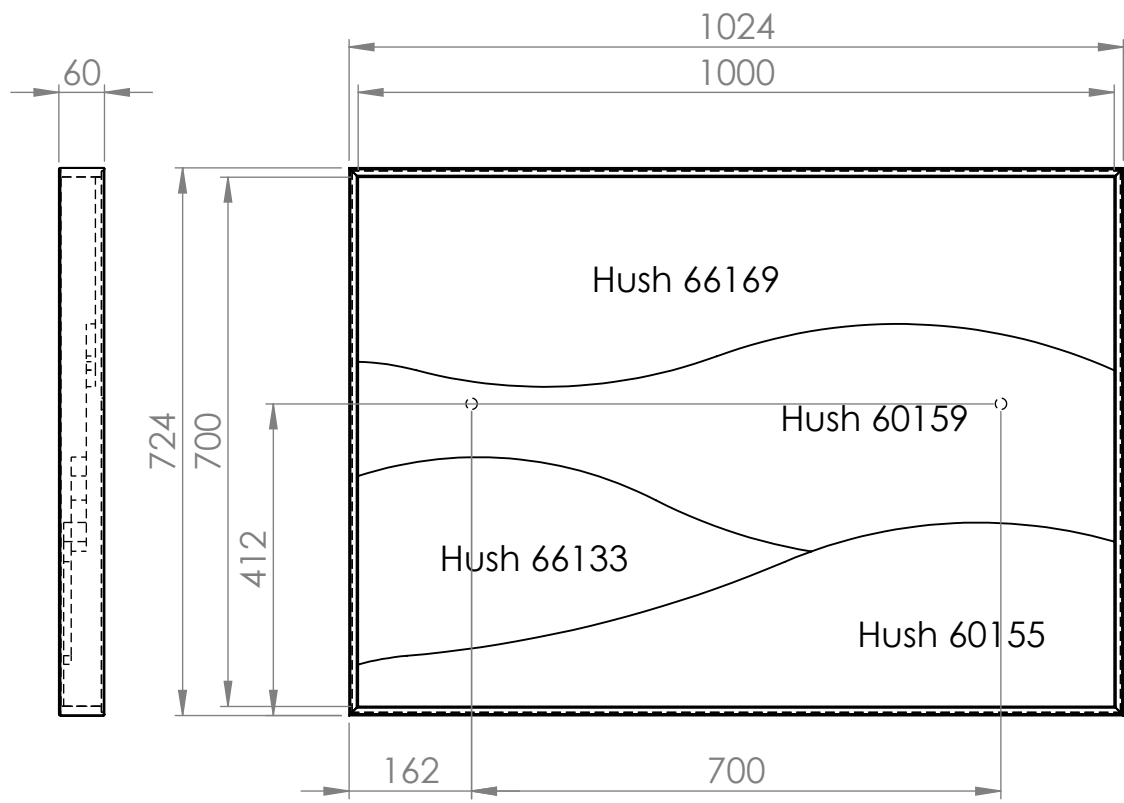

| REVISIONS | | | |
|-----------|-------------|------|----|
| REV. | DESCRIPTION | DATE | BY |

GÖTESSONS

| | | | | |
|---------------|--------|--------------|-----------------------------------|----------|
| Art.nr. | 121354 | Name | Landscape Coastline 1000x700mm | |
| Last saved by | Nina | Last saved | 2023-06-28 | Material |
| Created by | Nina | Created date | 2023-03-21 | Rev |
| | | | Scale | 1:10 |
| | | | Page | 1/1 |
| | | | Format | A4 |