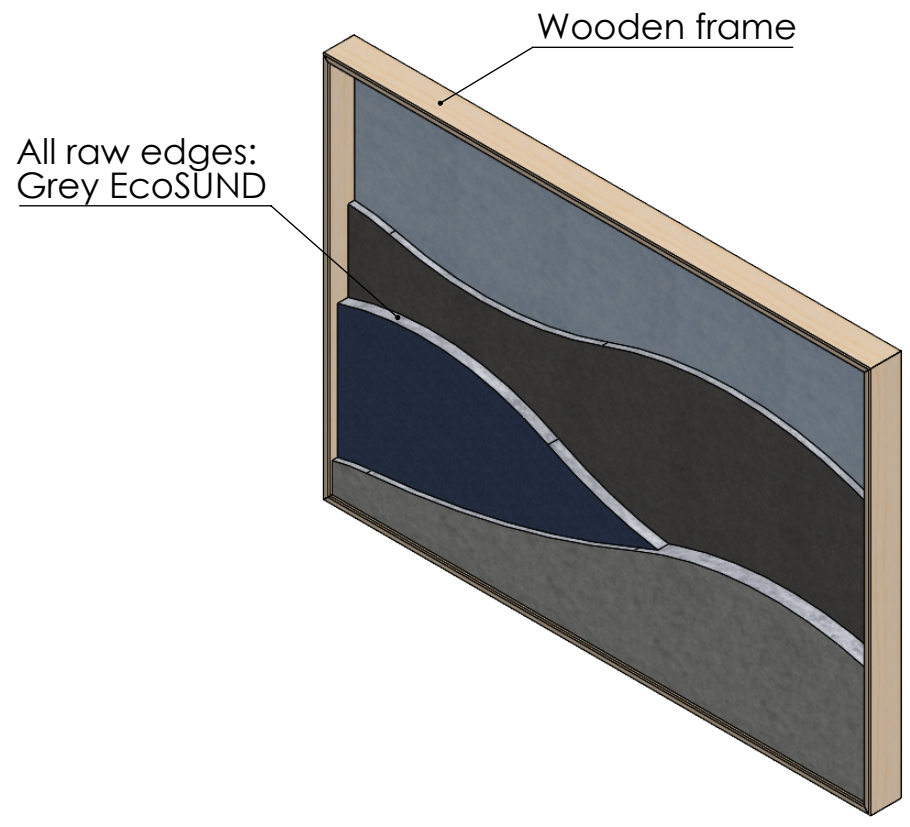

| REVISIONS | | | |
|-----------|-------------|------|----|
| REV. | DESCRIPTION | DATE | BY |

GÖTESSONS

| | | | | |
|---------------|--------|--------------|-----------------------------------|----------|
| Art.nr. | 121354 | Name | Landscape Coastline 1000x700mm | |
| Last saved by | Nina | Last saved | 2023-06-28 | Material |
| Created by | Nina | Created date | 2023-03-21 | Rev |
| | | | Scale | 1:10 |
| | | | Page | 1/1 |
| | | | Format | A4 |