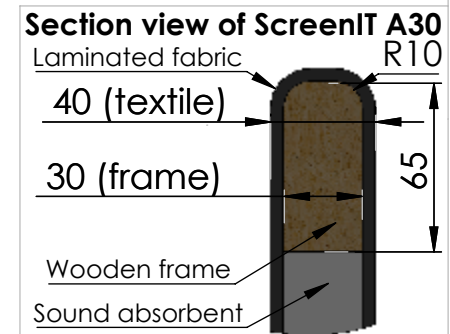

These measurements refer to the frame work and do not include upholstery, seam or zip

Tolerances (mm)			
Dimension			Deviation
(1)	-	20	±0,2
(20)	-	50	±0,5
(50)	-	200	±1,0
(200)	-		±2,0

Material	x	Art.nr.	623180	Blad	1/1	A4	
Skala	1:10	Sign.	Tolle	Benämning	ScreenIT A30 Flexible floor screen 650x1800		
		Datum	2017-12-15			Rev	-