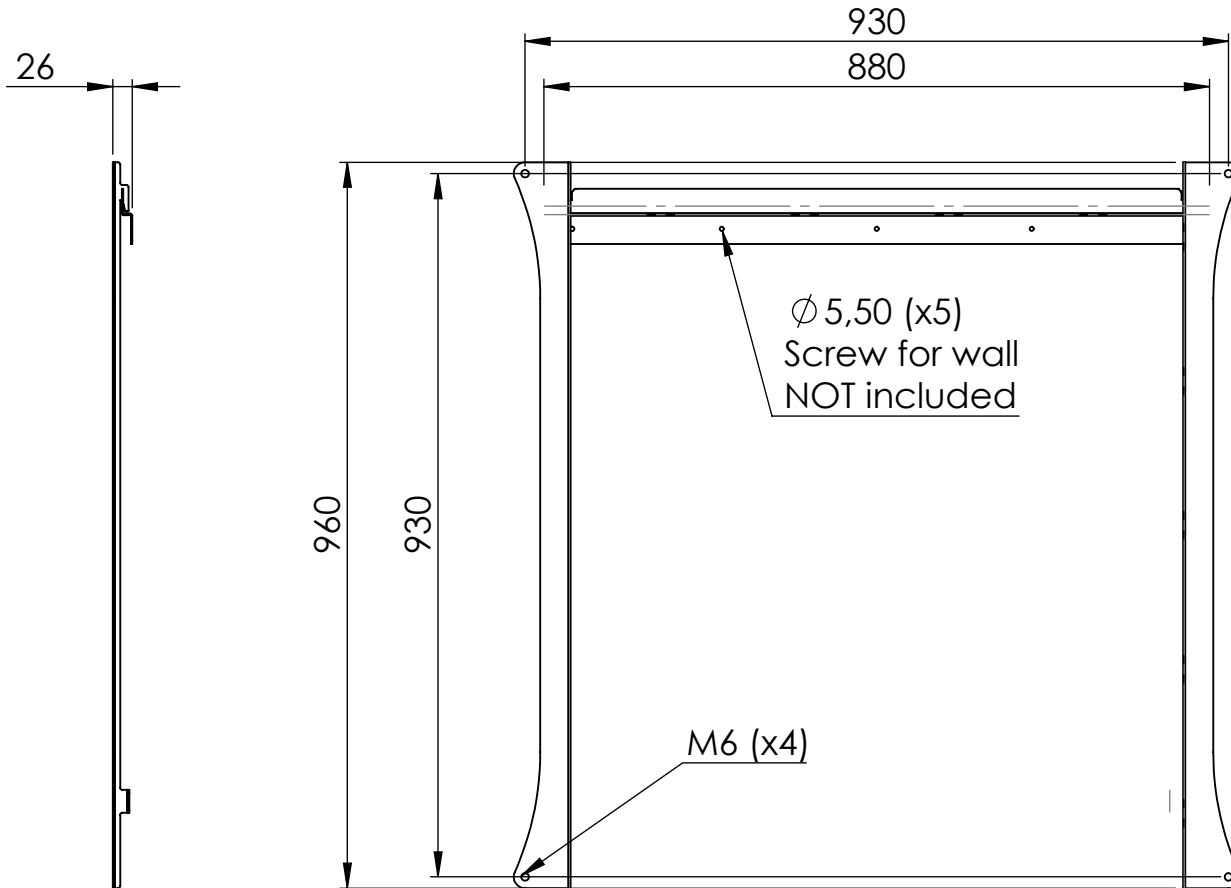

REVISIONS			
REV.	DESCRIPTION	DATE	BY

GÖTESSONS

Art.nr. 649003		Name Wall mounting kit for Scribble'n pin B: 1400 mm		
Last saved by Sally	Last saved 2023-05-25	Material Steel	Rev	Format A4
Created by Sally	Created date 2023-05-25		Scale 1:10	Page 1/1

Wall mounting kit for Scribble'n Pin 1400x1000 mm and 1400x1600 mm
5x Screw and screw plug for wall **is not included.**