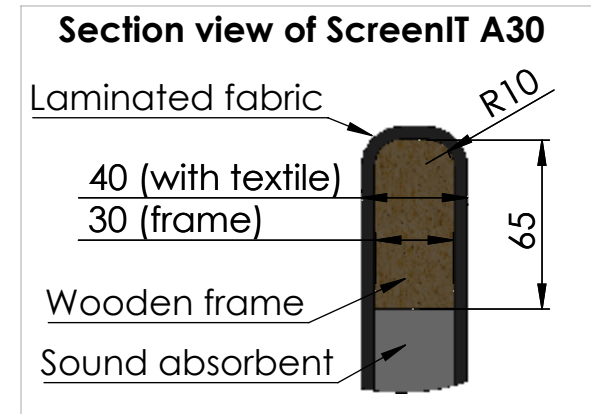

| Tolerances (mm) |   |      |           |
|-----------------|---|------|-----------|
| Dimension       |   |      | Deviation |
| (2)             | - | 50   | ±0,5      |
| (50)            | - | 200  | ±1,0      |
| (200)           | - | 500  | ±1,5      |
| (500)           | - | 500+ | ±2,0      |

These measurements refer to the frame work and do not include upholstery, seam or zip

Laminated fabric  
 Textile: 100% Polyester (Event Screen)  
 Core: Wooden frame  
 Zip: Plastic  
 Seam: Polyester

Absorption: A-classified ISO 354, NT ACOU 085  
 Flammability: MVSS 302, ISO3795 (SE)

|          |      |         |            |           |                       |    |
|----------|------|---------|------------|-----------|-----------------------|----|
| Material | x    | Art.nr. | 130160     | Blad      | 1/1                   | A4 |
| Skala    | 1:50 | Sign.   | Jonte      | Benämning | The Hut tak 1600x1300 |    |
|          |      | Datum   | 2016-03-31 | Rev       | -                     |    |