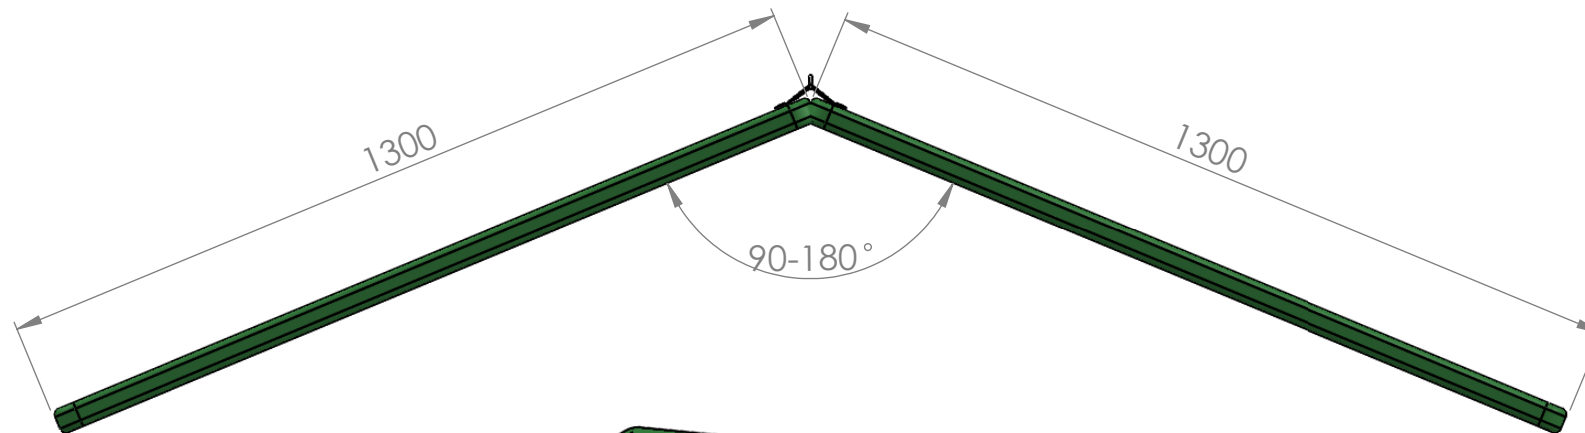

| Tolerances (mm) |   |      |           |
|-----------------|---|------|-----------|
| Dimension       |   |      | Deviation |
| (2)             | - | 50   | ±0,5      |
| (50)            | - | 200  | ±1,0      |
| (200)           | - | 500  | ±1,5      |
| (500)           | - | 500+ | ±2,0      |

These measurements refer to the frame work and do not include upholstery, seam or zip

Laminated fabric  
 Textile: 100% Polyester (Event Screen)  
 Core: Wooden frame  
 Zip: Plastic  
 Seam: Polyester

Absorption: A-classified ISO 354, NT ACOU 085  
 Flammability: MVSS 302, ISO3795 (SE)

|          |      |         |            |           |                       |    |
|----------|------|---------|------------|-----------|-----------------------|----|
| Material | x    | Art.nr. | 130160     | Blad      | 1/1                   | A4 |
| Skala    | 1:50 | Sign.   | Jonte      | Benämning | The Hut tak 1600x1300 |    |
|          |      | Datum   | 2016-03-31 | Rev       | -                     |    |