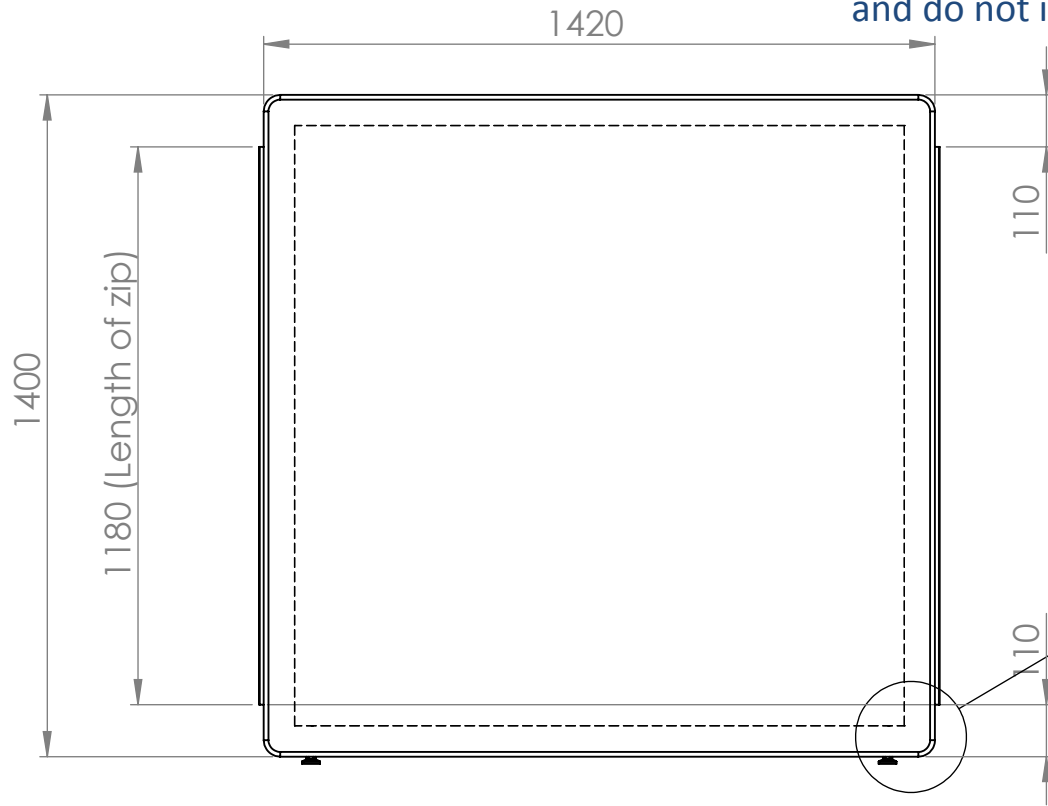

These measurements refer to the frame work and do not include upholstery, seam or zip

Tolerances (mm)			
Dimension			Deviation
(1)	-	20	±0,2
(20)	-	50	±0,5
(50)	-	200	±1,0
(200)	-		±2,0

DETAIL A
SCALE 1 : 4
(x2)

DETAIL B
SCALE 1 : 2

DETAIL C
SCALE 1 : 2

Section view of ScreenIT A30

Including adjustable feet

GÖTESSONS

Art.nr. 119140		Name ScreenIT A30 Peak front screen W:1400xH:1400 mm		
Last saved by Tolle	Last saved 2018-06-19	Material x	Rev -	Format A4
Created by Tolle	Created date 2017-10-18		Scale 1:16	Page 1/1