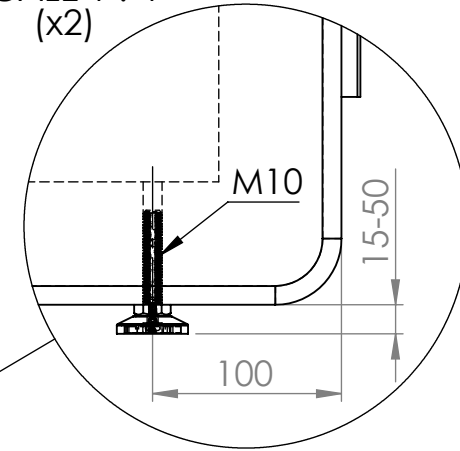

These measurements refer to the frame work and do not include upholstery, seam or zip

Tolerances (mm)			
Dimension			Deviation
(1)	-	20	±0,2
(20)	-	50	±0,5
(50)	-	200	±1,0
(200)	-		±2,0

DETAIL A
SCALE 1 : 4
(x2)

DETAIL B
SCALE 1 : 2

DETAIL C
SCALE 1 : 2

Section view of ScreenIT A30

Including adjustable feet

GÖTESSONS

Art.nr. 119140		Name ScreenIT A30 Peak front screen W:1400xH:1400 mm		
Last saved by Tolle	Last saved 2018-06-19	Material x	Rev -	Format A4
Created by Tolle	Created date 2017-10-18		Scale 1:16	Page 1/1