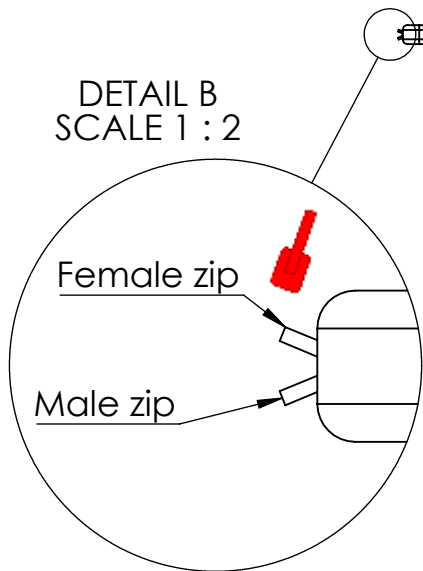

These measurements refer to the frame work and do not include upholstery, seam or zip

Tolerances (mm)			
Dimension			Deviation
(1)	-	20	±0,2
(20)	-	50	±0,5
(50)	-	200	±1,0
(200)	-		±2,0

DETAIL A
SCALE 1 : 4
(x2)

DETAIL B
SCALE 1 : 2

DETAIL C
SCALE 1 : 2

Section view of ScreenIT A30

Including adjustable feet

GÖTESSONS

Art.nr. 119140		Name ScreenIT A30 Peak front screen W:1400xH:1400 mm		
Last saved by Tolle	Last saved 2018-06-19	Material x	Rev -	Format A4
Created by Tolle	Created date 2017-10-18		Scale 1:16	Page 1/1