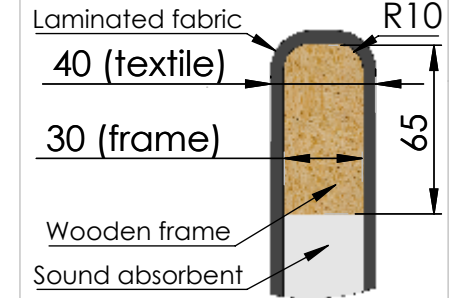

These measurements refer to the frame work and do not include upholstery, seam or zip

Tolerances (mm)			
Dimension			Deviation
(1)	-	20	±0,2
(20)	-	50	±0,5
(50)	-	200	±1,0
(200)	-		±2,0

DETAIL A
SCALE 1 : 4
(x2)

DETAIL B
SCALE 1 : 2

DETAIL C
SCALE 1 : 2

Section view of ScreenIT A30

Including adjustable feet

GÖTESSONS

Art.nr. 119140		Name ScreenIT A30 Peak front screen W:1400xH:1400 mm		
Last saved by Tolle	Last saved 2018-06-19	Material x	Rev -	Format A4
Created by Tolle	Created date 2017-10-18		Scale 1:16	Page 1/1