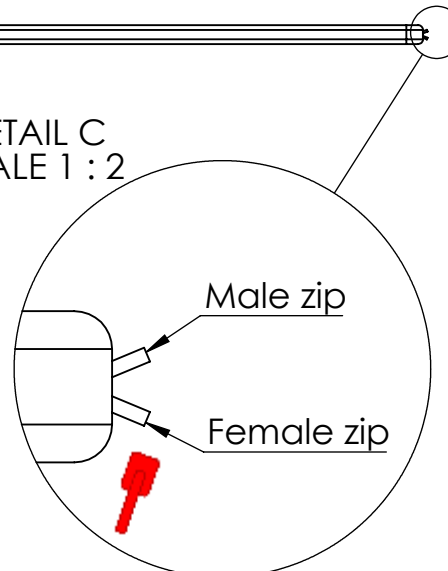

These measurements refer to the frame work and do not include upholstery, seam or zip

Tolerances (mm)			
Dimension			Deviation
(1)	-	20	±0,2
(20)	-	50	±0,5
(50)	-	200	±1,0
(200)	-		±2,0

DETAIL A
SCALE 1 : 4
(x2)

DETAIL B
SCALE 1 : 2

DETAIL C
SCALE 1 : 2

Section view of ScreenIT A30

Including adjustable feet

GÖTESSONS

Art.nr. 119140		Name ScreenIT A30 Peak front screen W:1400xH:1400 mm		
Last saved by Tolle	Last saved 2018-06-19	Material x	Rev -	Format A4
Created by Tolle	Created date 2017-10-18		Scale 1:16	Page 1/1