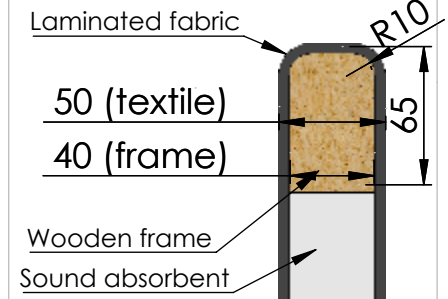

| Tolerances (mm) | | | |
|-----------------|---|-----|-----------|
| Dimension | | | Deviation |
| (1) | - | 20 | ±0,2 |
| (20) | - | 50 | ±0,5 |
| (50) | - | 200 | ±1,0 |
| (200) | - | | ±2,0 |

Section view of ScreenIT A40

GÖTESSONS

| | | | | |
|--------------------------------------|----------------------------|--|---------------|--------------|
| Art.nr. 647131, 647133, 647138 | | Name Half A Hut Sofa incl Table Top | | |
| Last saved by Tolle | Last saved 2018-11-06 | Material x | Rev - | Format A4 |
| Created by Tolle | Created date 2018-11-06 | | Scale 1:18 | Page 1/1 |