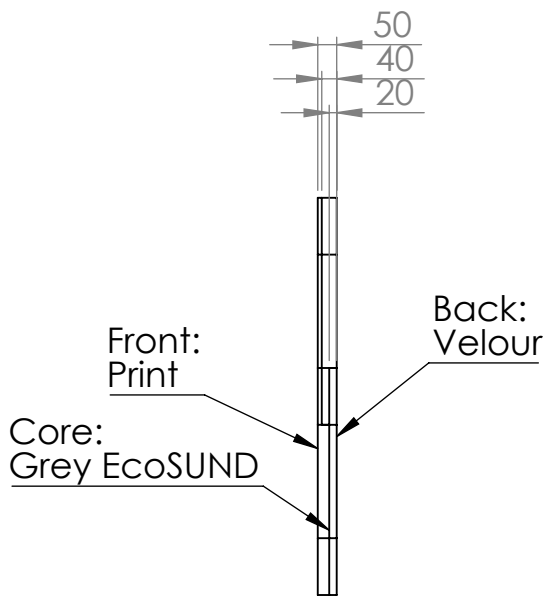

REVISIONS			
REV.	DESCRIPTION	DATE	BY

Kardborre (ingår) /
Including burdock strip (x12)

2x20mm EcoSUND
2x40mm EcoSUND
2x50mm EcoSUND

GÖTESSONS				
Art.nr. 121342		Name Honey EcoSUND Cliff, 6 pcs		
Last saved by Nina	Last saved 2023-06-13	Material EcoSUND/ Print	Rev	Format A4
Created by Nina	Created date 2023-06-13		Scale 1:20	Page 1/1