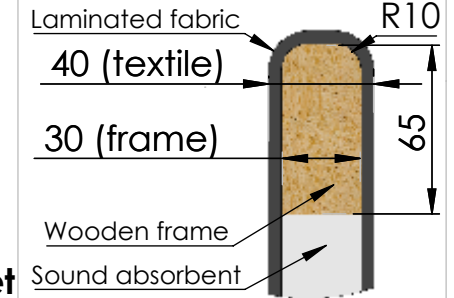

These measurements refer to the frame work
and do not include upholstery, seam or zip

Tolerances (mm)			
Dimension			Deviation
(1)	-	20	±0,2
(20)	-	50	±0,5
(50)	-	200	±1,0
(200)	-		±2,0

DETAIL A
SCALE 1 : 4
(x2)

DETAIL C
SCALE 1 : 2

Section view of ScreenIT A30

Including adjustable feet
Including black cable grommet

GÖTESSONS

Material	x	Art.nr.	119855	Blad	1/1	A4
Skala	1:14	Sign.	Tolle	Benämning	ScreenIT A30 Peak side screen small 850x1400 mm	
		Datum	2017-10-18			Rev
						-