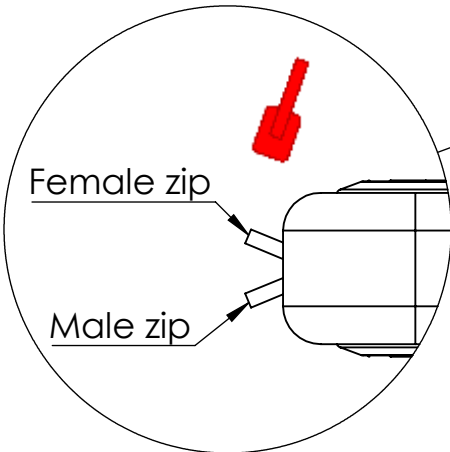

These measurements refer to the frame work
and do not include upholstery, seam or zip

Tolerances (mm)			
Dimension			Deviation
(1)	-	20	±0,2
(20)	-	50	±0,5
(50)	-	200	±1,0
(200)	-		±2,0

DETAIL A
SCALE 1 : 4
(x2)

DETAIL C
SCALE 1 : 2

Section view of ScreenIT A30

Including adjustable feet
Including black cable grommet

GÖTESSONS

Material	x	Art.nr.	119855	Blad	1/1	A4
Skala	1:14	Sign.	Tolle	Benämning	ScreenIT A30 Peak side screen small 850x1400 mm	
		Datum	2017-10-18			Rev
						-