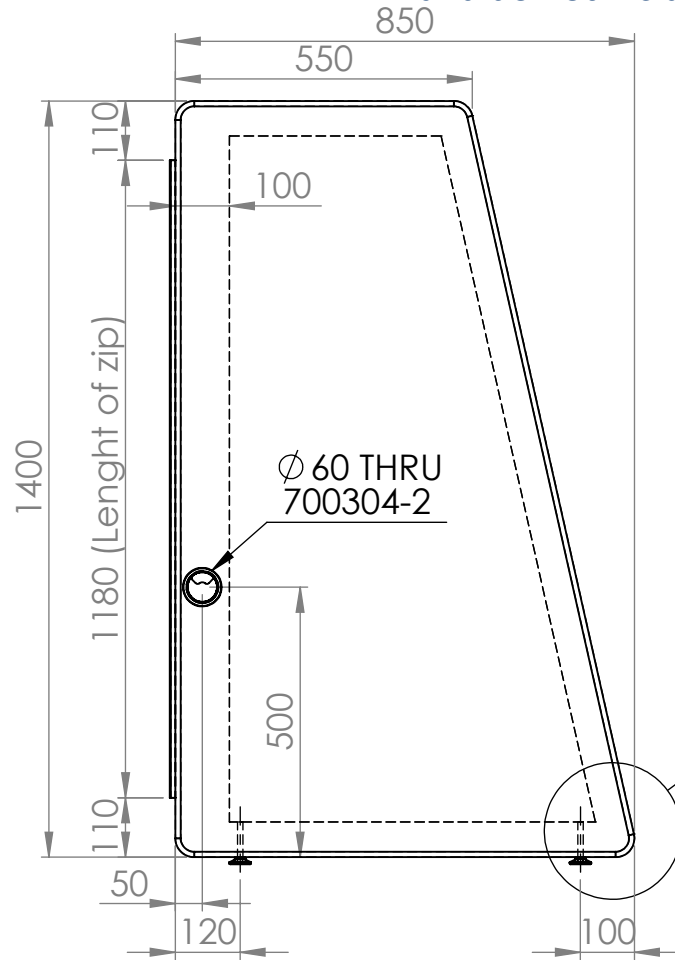

These measurements refer to the frame work
and do not include upholstery, seam or zip

Tolerances (mm)			
Dimension			Deviation
(1)	-	20	±0,2
(20)	-	50	±0,5
(50)	-	200	±1,0
(200)	-		±2,0

DETAIL A
SCALE 1 : 4
(x2)

DETAIL C
SCALE 1 : 2

Section view of ScreenIT A30

Including adjustable feet
Including black cable grommet

GÖTESSONS

Material	x	Art.nr.	119855	Blad	1/1	A4
Skala	1:14	Sign.	Tolle	Benämning	ScreenIT A30 Peak side screen small 850x1400 mm	
		Datum	2017-10-18			Rev
						-