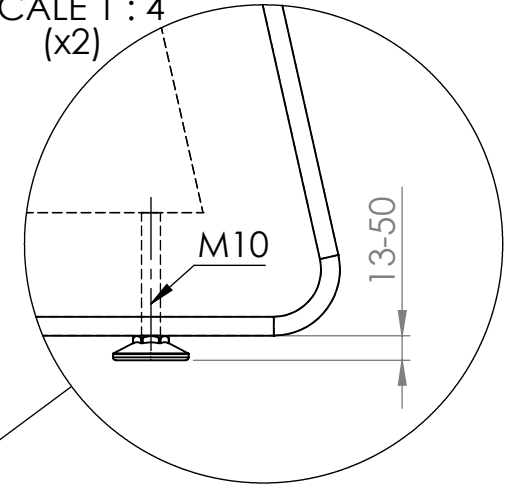

These measurements refer to the frame work
and do not include upholstery, seam or zip

Tolerances (mm)			
Dimension			Deviation
(1)	-	20	±0,2
(20)	-	50	±0,5
(50)	-	200	±1,0
(200)	-		±2,0

DETAIL A
SCALE 1 : 4
(x2)

DETAIL C
SCALE 1 : 2

Section view of ScreenIT A30

Including adjustable feet
Including black cable grommet

GÖTESSONS

Material	x	Art.nr.	119855	Blad	1/1	A4
Skala	1:14	Sign.	Tolle	Benämning	ScreenIT A30 Peak side screen small 850x1400 mm	
		Datum	2017-10-18			Rev
						-