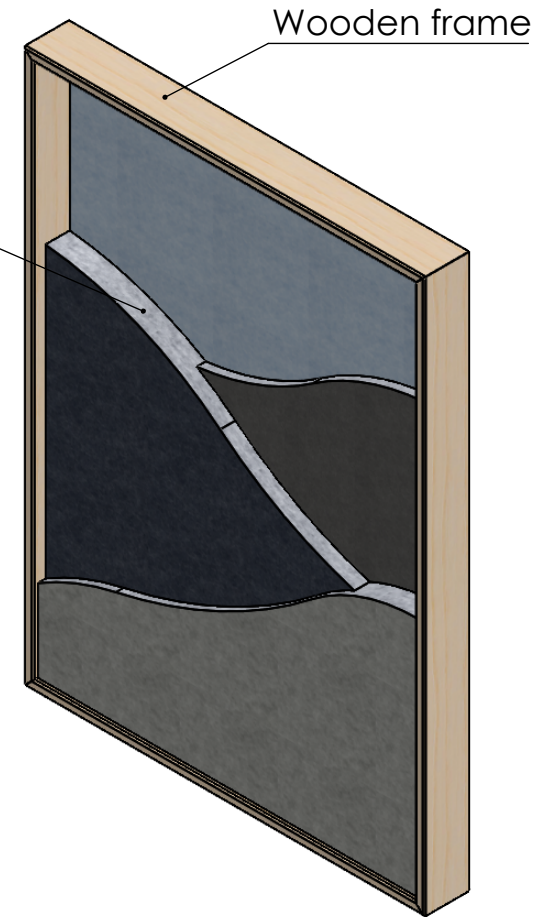

REVISIONS

REV.	DESCRIPTION	DATE	BY
------	-------------	------	----

All raw edges:  
Grey EcoSUND

Art.nr. 121351-3		Name Landscape Coastline EcoSUND 500x700mm		
Last saved by <b>Nina</b>	Last saved <b>2023-08-31</b>	Material	Rev	Format <b>A4</b>
Created by <b>Nina</b>	Created date <b>2023-04-03</b>		Scale <b>1:7</b>	Page <b>1/1</b>