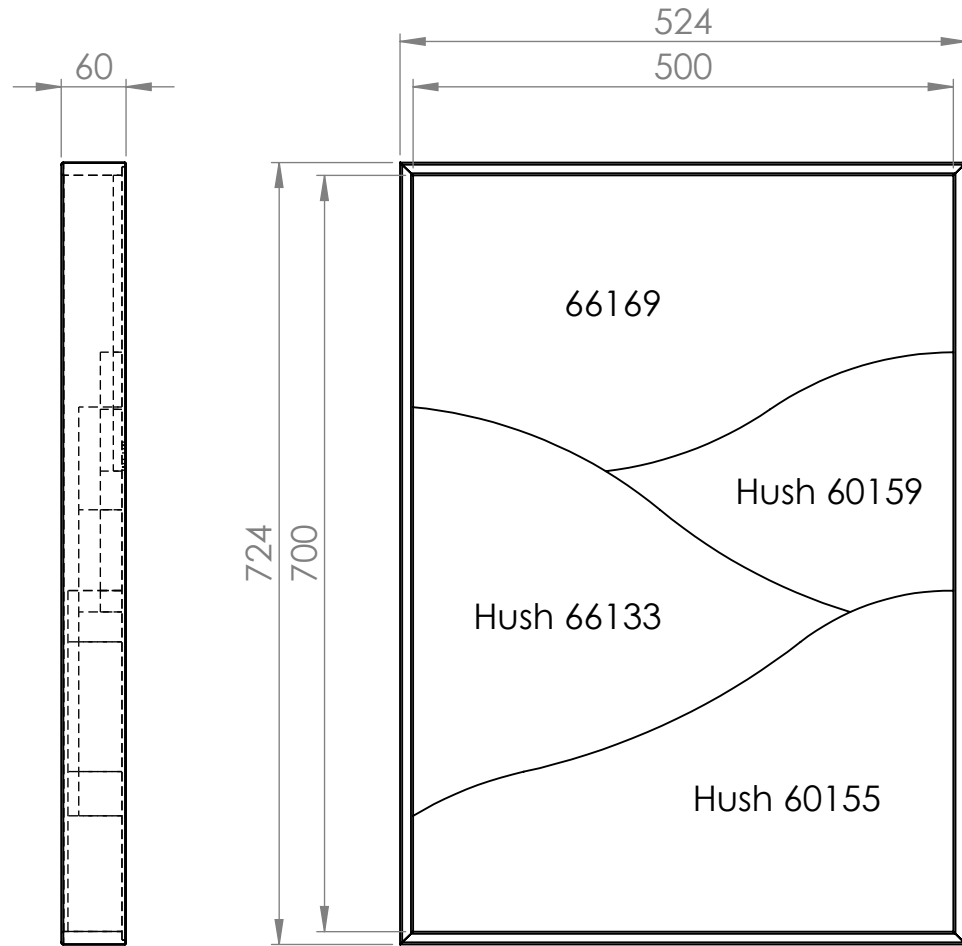

REVISIONS

REV.	DESCRIPTION	DATE	BY
------	-------------	------	----

All raw edges:  
Grey EcoSUND

Art.nr. 121351-3		Name Landscape Coastline EcoSUND 500x700mm		
Last saved by <b>Nina</b>	Last saved <b>2023-08-31</b>	Material	Rev	Format <b>A4</b>
Created by <b>Nina</b>	Created date <b>2023-04-03</b>		Scale <b>1:7</b>	Page <b>1/1</b>