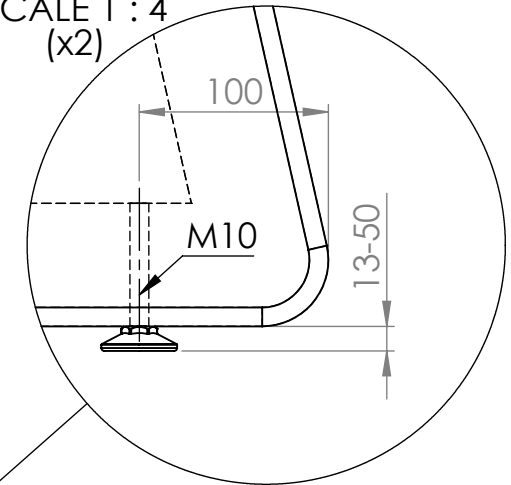

These measurements refer to the frame work
and do not include upholstery, seam or zip

Tolerances (mm)			
Dimension			Deviation
(1)	-	20	±0,2
(20)	-	50	±0,5
(50)	-	200	±1,0
(200)	-		±2,0

DETAIL A
SCALE 1 : 4
(x2)

DETAIL C
SCALE 1 : 2

Section view of ScreenIT A30

Including adjustable feet
Including black cable grommit

Material	x	Art.nr.	119125	Blad	1/1	A4
Skala	1:14	Sign.	Tolle	Benämning	ScreenIT A30 Peak side screen big 1200x1400	
		Datum	2017-10-18			Rev
						-