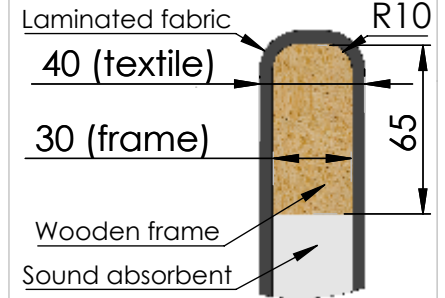

These measurements refer to the frame work
and do not include upholstery, seam or zip

Tolerances (mm)			
Dimension			Deviation
(1)	-	20	±0,2
(20)	-	50	±0,5
(50)	-	200	±1,0
(200)	-		±2,0

DETAIL A
SCALE 1 : 4
(x2)

DETAIL C
SCALE 1 : 2

Section view of ScreenIT A30

Including adjustable feet
Including black cable grommit

Material	x	Art.nr.	119125	Blad	1/1	A4
Skala	1:14	Sign.	Tolle	Benämning	ScreenIT A30 Peak side screen big 1200x1400	
		Datum	2017-10-18			Rev
						-