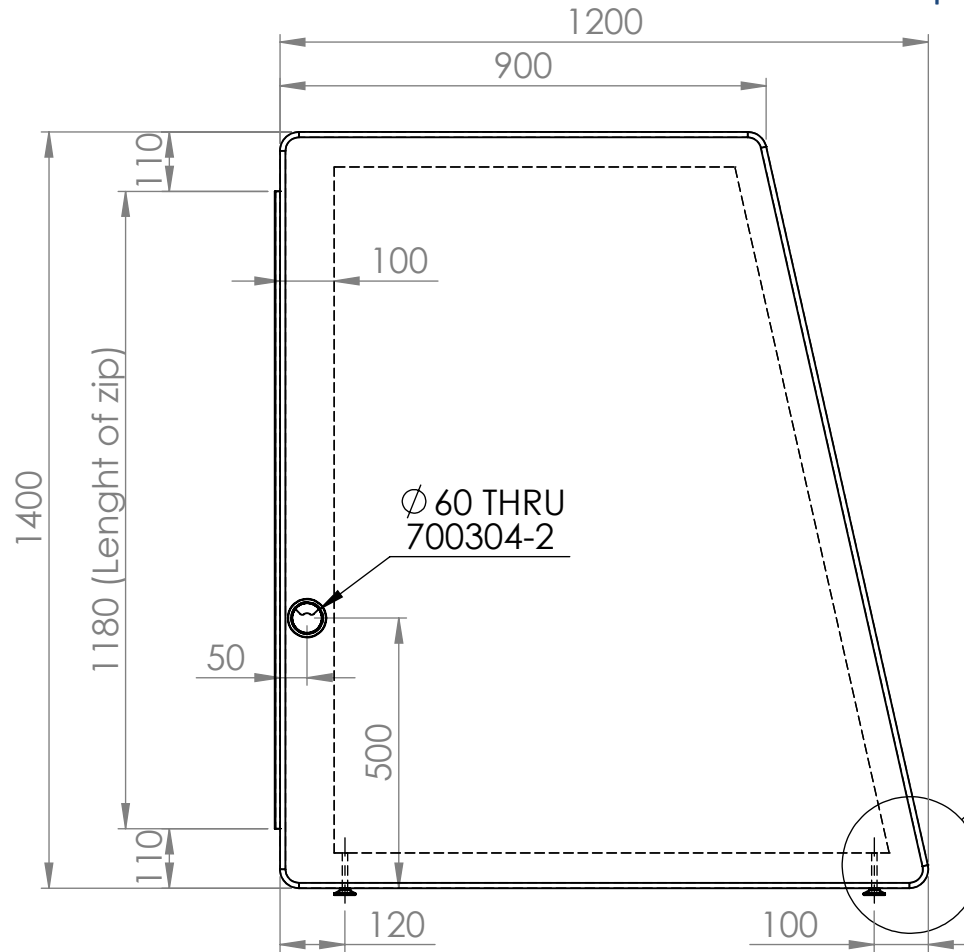

These measurements refer to the frame work
and do not include upholstery, seam or zip

Tolerances (mm)			
Dimension			Deviation
(1)	-	20	±0,2
(20)	-	50	±0,5
(50)	-	200	±1,0
(200)	-		±2,0

DETAIL A
SCALE 1 : 4
(x2)

DETAIL C
SCALE 1 : 2

Section view of ScreenIT A30

Including adjustable feet
Including black cable grommit

Material	x	Art.nr.	119125	Blad	1/1	A4
Skala	1:14	Sign.	Tolle	Benämning	ScreenIT A30 Peak side screen big 1200x1400	
		Datum	2017-10-18			Rev
						-