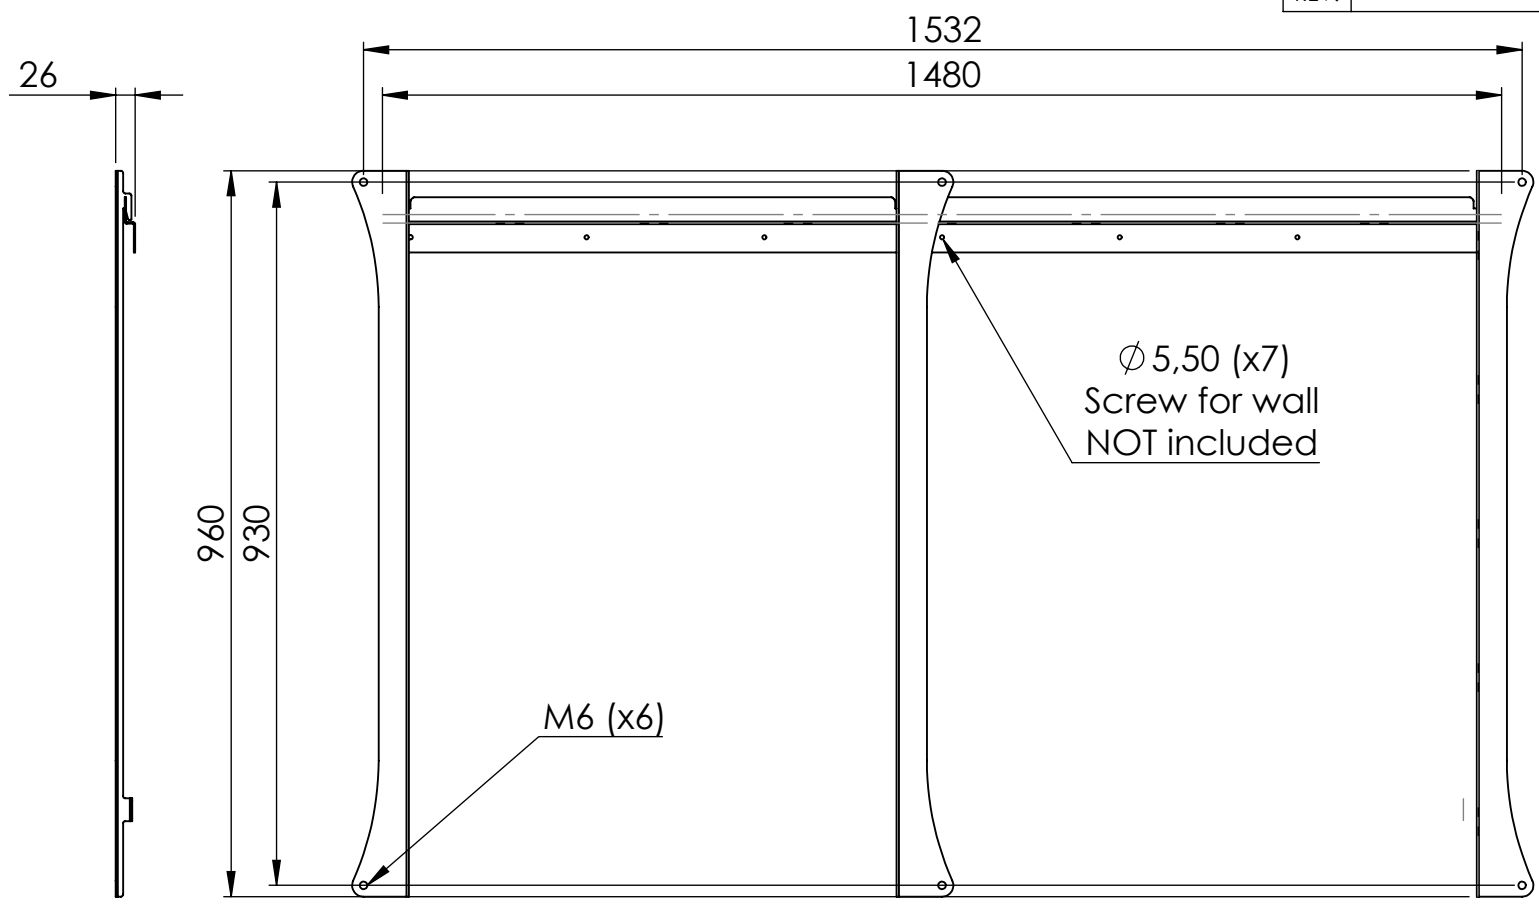

REVISIONS			
REV.	DESCRIPTION	DATE	BY

Wall mounting kit for Scribble'n Pin 2000x1000 mm  
 7x Screw and screw plug for wall **is not included.**

<b>GÖTESSONS</b>				
Art.nr. 649004		Name Wall mounting kit for Scribble'n pin B: 2000 mm		
Last saved by <b>Sally</b>	Last saved <b>2023-05-25</b>	Material <b>Steel</b>	Rev	Format <b>A4</b>
Created by <b>Sally</b>	Created date <b>2023-05-25</b>		Scale <b>1:10</b>	Page <b>1/1</b>