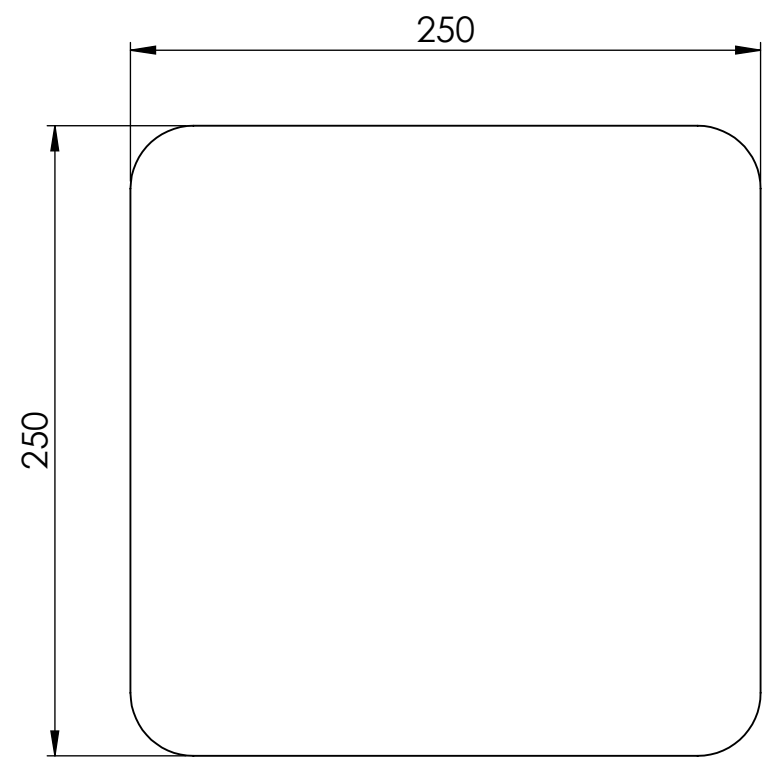

REVISIONS			
REV.	DESCRIPTION	DATE	BY

Including mounting kit with magnets.
 Screw and screw plug for wall is not included.

GÖTESSONS				
Art.nr. 101015		Name Scribble writing board wall 250x250mm		
Last saved by Sally	Last saved 2023-05-24	Material Glass	Rev	Format A4
Created by Sally	Created date 2023-05-24	Metal sheet	Scale 1:3	Page 1/1