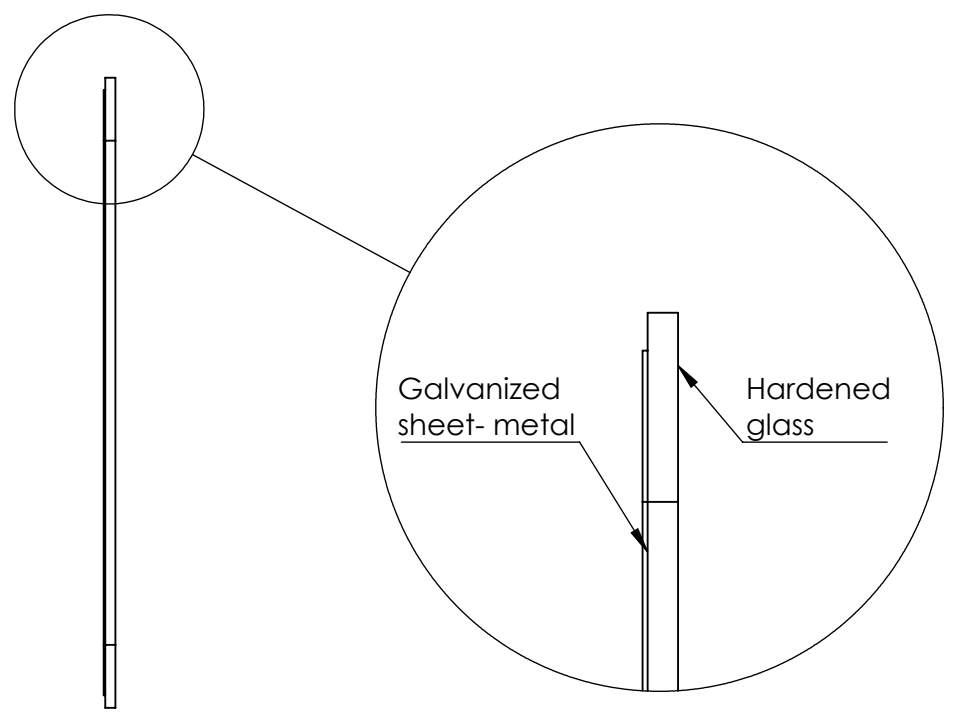

REVISIONS			
REV.	DESCRIPTION	DATE	BY

Including mounting kit with magnets.
 Screw and screw plug for wall is not included.

GÖTESSONS				
Art.nr. 101015		Name Scribble writing board wall 250x250mm		
Last saved by Sally	Last saved 2023-05-24	Material Glass	Rev	Format A4
Created by Sally	Created date 2023-05-24	Metal sheet	Scale 1:3	Page 1/1