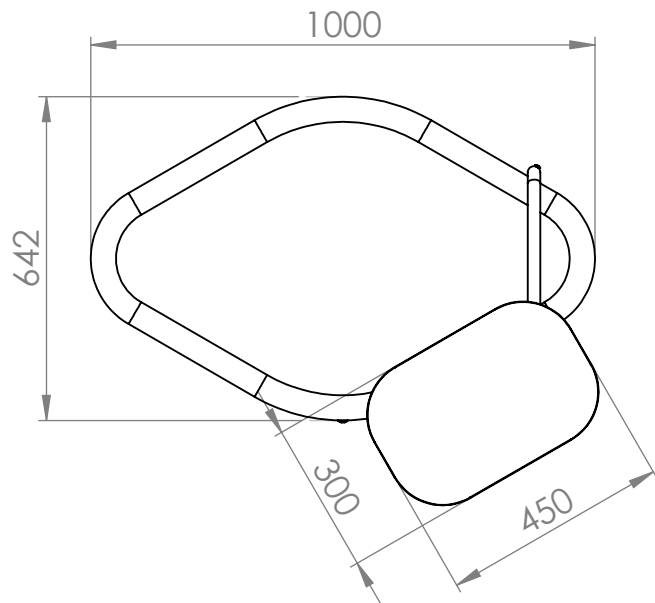

REVISIONS			
REV.	DESCRIPTION	DATE	BY

RomboTable is bought separately  
Note! Always black wheels

 <b>GÖTESSONS</b>			
Art.nr. 647166		Name RomboSeat with wheels for RomboTable	
Last saved by <b>Tolle</b>	Last saved <b>2022-05-20</b>	Material	Rev
Created by <b>Tolle</b>	Created date <b>2022-05-20</b>		Page <b>1/1</b>
		Scale <b>1:15</b>	Format <b>A4</b>