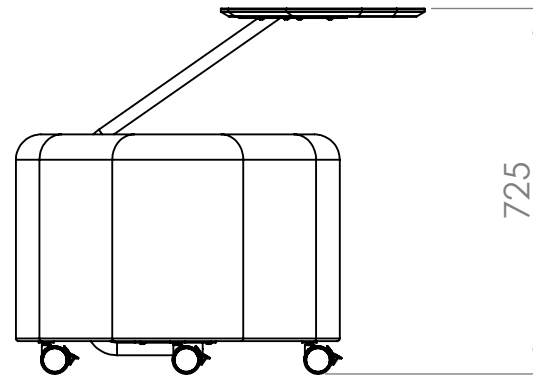

REVISIONS			
REV.	DESCRIPTION	DATE	BY

RomboTable is bought separately  
Note! Always black wheels

 <b>GÖTESSONS</b>			
Art.nr. 647166		Name RomboSeat with wheels for RomboTable	
Last saved by <b>Tolle</b>	Last saved <b>2022-05-20</b>	Material	Rev
Created by <b>Tolle</b>	Created date <b>2022-05-20</b>		Page <b>1/1</b>
		Scale <b>1:15</b>	Format <b>A4</b>