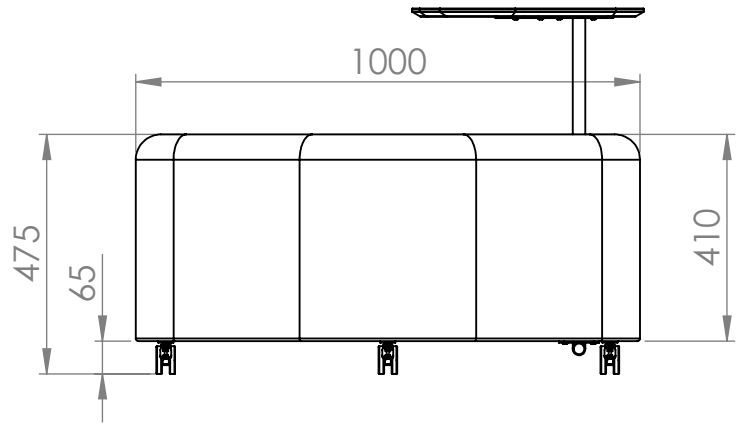

REVISIONS			
REV.	DESCRIPTION	DATE	BY

RomboTable is bought separately  
Note! Always black wheels

 <b>GÖTESSONS</b>			
Art.nr. 647166		Name RomboSeat with wheels for RomboTable	
Last saved by <b>Tolle</b>	Last saved <b>2022-05-20</b>	Material	Rev
Created by <b>Tolle</b>	Created date <b>2022-05-20</b>		Page <b>1/1</b>
		Scale <b>1:15</b>	Format <b>A4</b>