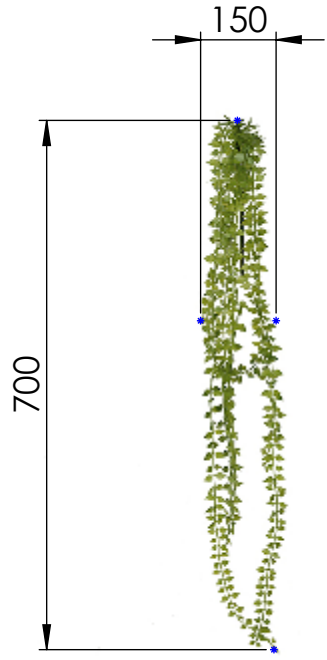

REVISIONS			
REV.	DESCRIPTION	DATE	BY

* Please note! These measurements are a guideline as the branches can be set as desired.

GÖTESSONS				
Art.nr. 160158		Name Dischidia		
Last saved by Nina	Last saved 2023-09-21	Material	Rev	Format A4
Created by Nina	Created date 2023-09-21		Scale 1:10	Page 1/1