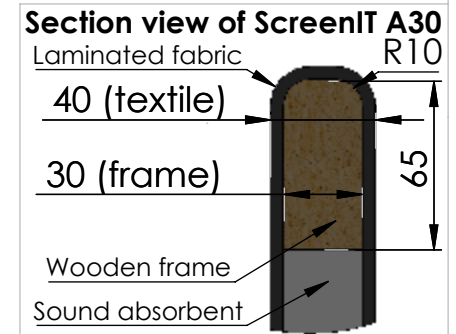

These measurements refer to the frame work and do not include upholstery, seam or zip

Tolerances (mm)			
Dimension			Deviation
(1)	-	20	±0,2
(20)	-	50	±0,5
(50)	-	200	±1,0
(200)	-		±2,0

Material	X	Art.nr.	623200	Blad	1/1	A4	
Skala	1:11	Sign.	Tolle	Benämning	ScreenIT A30 Flexible floor screen 650x2000		
		Datum	2017-12-15			Rev	-