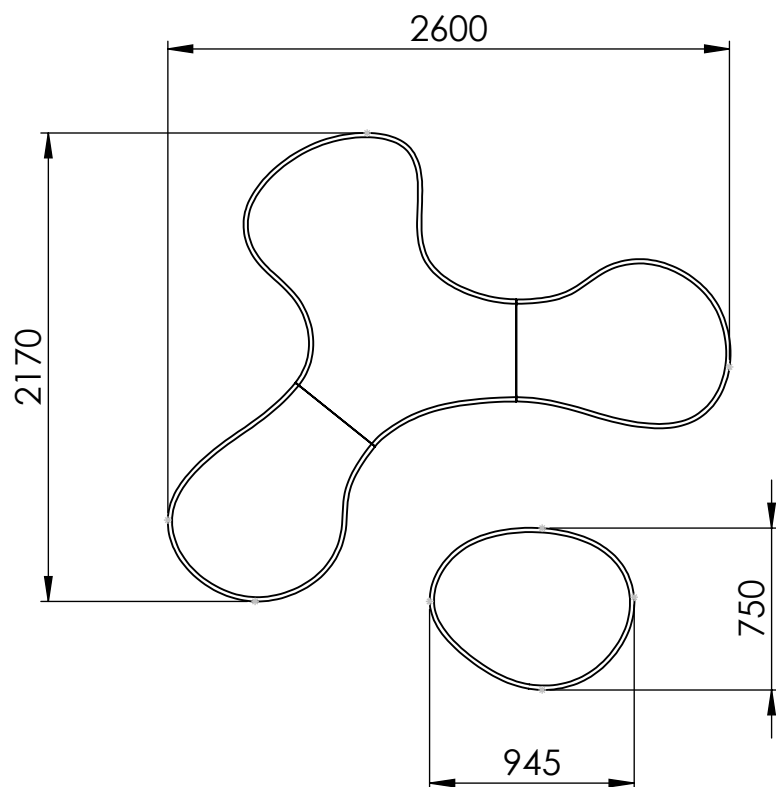

Including Reef connectors:
 4x connector female
 4x connector male

Connectors can swap places to create different reef combinations.

Including:
 1x mid section, 2x outer sections, 1x pouf
 All sections in one textile and laminate.

 GÖTESSONS				
Art.nr. 647603		Name Reef sofa with pouf		
Last saved by Sally	Last saved 2023-02-14	Material	Rev	Format A4
Created by Sally	Created date 2022-11-07		Scale 1:35	Page 1/1