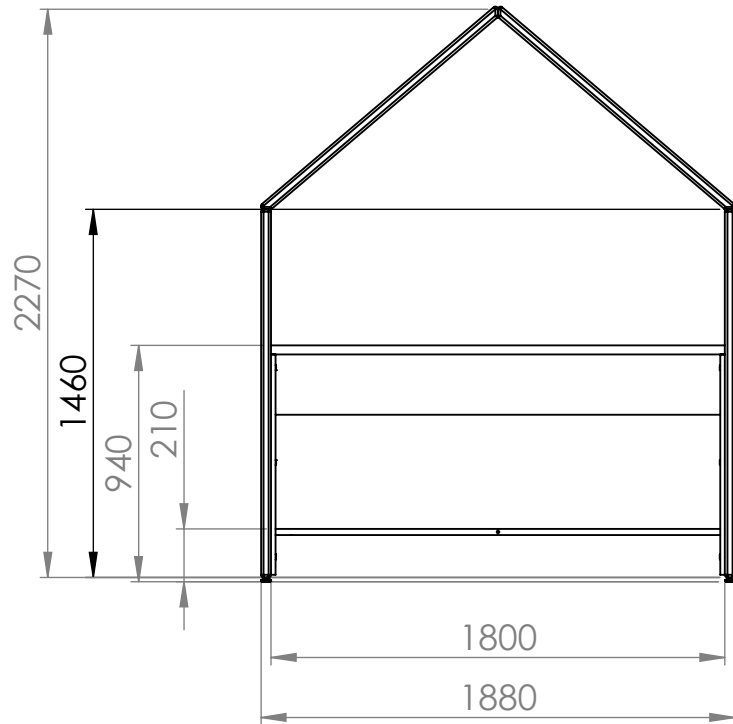

These measurements refer to the frame work and do not include upholstery, seam or zip

Tolerances (mm)			
Dimension			Deviation
(1)	-	20	±0,2
(20)	-	50	±0,5
(50)	-	200	±1,0
(200)	-		±2,0

Cable channel inside

Including adjustable feet

 GÖTESSONS				
Art.nr. 111010		Name The Hut GEM		
Last saved by Nina	Last saved 2022-08-23	Material x	Rev -	Format A4
Created by Nina	Created date 2022-08-23		Scale 1:30	Page 1/1