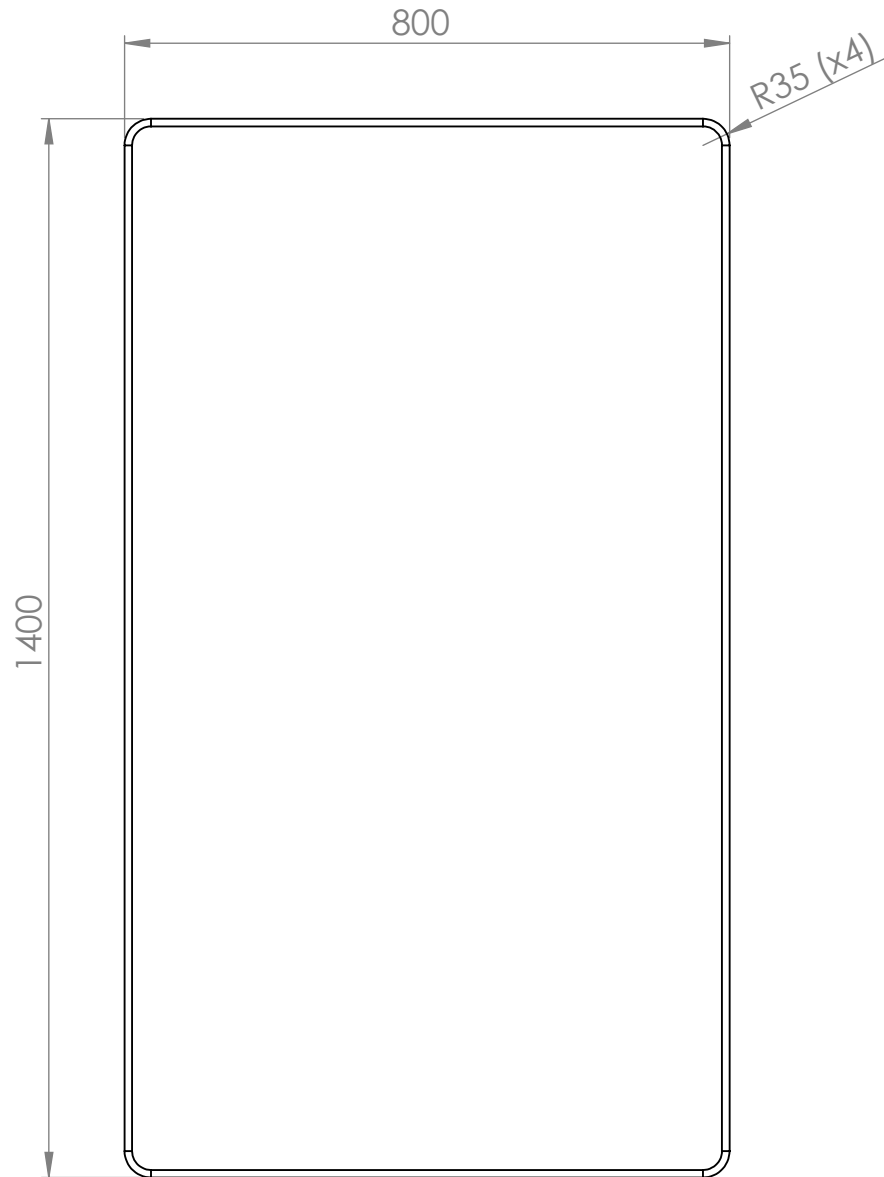

These measurements refer to the frame work and do not include upholstery, seam or zip

Tolerances (mm)			
Dimension			Deviation
(1)	-	20	±0,2
(20)	-	50	±0,5
(50)	-	200	±1,0
(200)	-		±2,0

Material	x	Art.nr.	624140	Blad	1/1	A4
Skala	1:10	Sign.	Tolle	Benämning	ScreenIT A30 Flexible floor screen 800x1400	
		Datum	2017-12-18			Rev
						-