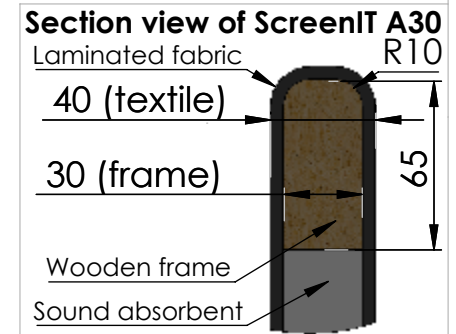

These measurements refer to the frame work and do not include upholstery, seam or zip

Tolerances (mm)			
Dimension			Deviation
(1)	-	20	±0,2
(20)	-	50	±0,5
(50)	-	200	±1,0
(200)	-		±2,0

Material	x	Art.nr.	624140	Blad	1/1	A4
Skala	1:10	Sign.	Tolle	Benämning	ScreenIT A30 Flexible floor screen 800x1400	
		Datum	2017-12-18			Rev
						-