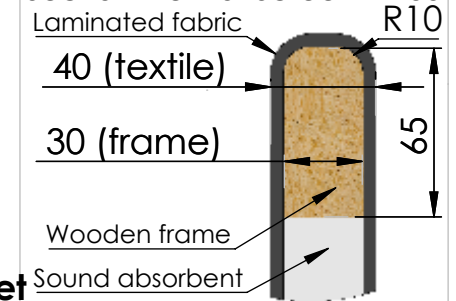

These measurements refer to the frame work and do not include upholstery, seam or zip

Tolerances (mm)			
Dimension			Deviation
(1)	-	20	±0,2
(20)	-	50	±0,5
(50)	-	200	±1,0
(200)	-		±2,0

DETAIL A
SCALE 1 : 4
(x2)

DETAIL B
SCALE 1 : 2

DETAIL C
SCALE 1 : 2

Section view of ScreenIT A30

Including adjustable feet
Including black cable grommet

GÖTESSONS

Art.nr.	119161	Name	ScreenIT A30 Peak front screen W: 1600xH:1400 mm		
Last saved by	Tolle	Last saved	2018-10-01	Material	x
Created by	Tolle	Created date	2017-09-11	Rev	-
				Scale	1:16
				Page	1/1