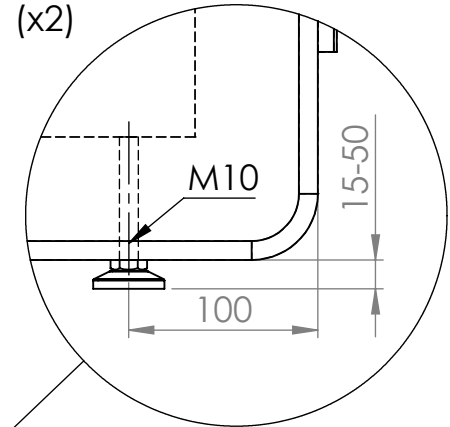

These measurements refer to the frame work and do not include upholstery, seam or zip

Tolerances (mm)			
Dimension			Deviation
(1)	-	20	±0,2
(20)	-	50	±0,5
(50)	-	200	±1,0
(200)	-		±2,0

DETAIL A
SCALE 1 : 4
(x2)

DETAIL B
SCALE 1 : 2

DETAIL C
SCALE 1 : 2

Section view of ScreenIT A30

Including adjustable feet
Including black cable grommet

GÖTESSONS

Art.nr.	119161	Name	ScreenIT A30 Peak front screen W: 1600xH:1400 mm		
Last saved by	Tolle	Last saved	2018-10-01	Material	x
Created by	Tolle	Created date	2017-09-11	Rev	-
				Scale	1:16
				Page	1/1