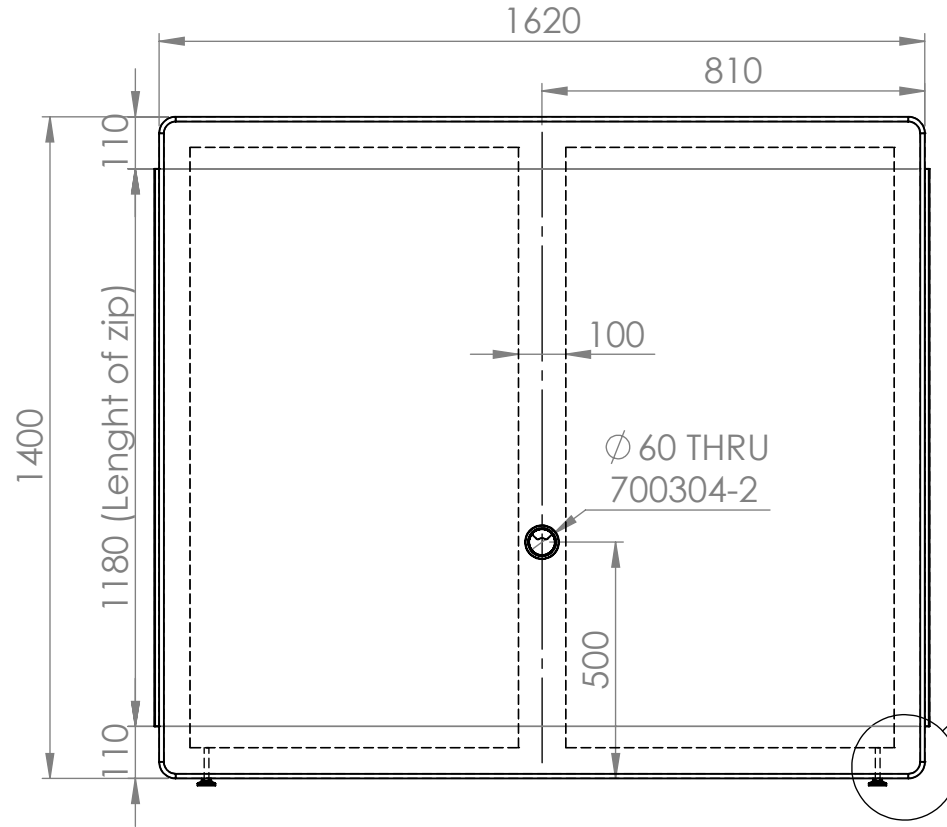

These measurements refer to the frame work and do not include upholstery, seam or zip

Tolerances (mm)			
Dimension			Deviation
(1)	-	20	±0,2
(20)	-	50	±0,5
(50)	-	200	±1,0
(200)	-		±2,0

DETAIL A
SCALE 1 : 4
(x2)

DETAIL B
SCALE 1 : 2

DETAIL C
SCALE 1 : 2

Section view of ScreenIT A30

Including adjustable feet
Including black cable grommet

GÖTESSONS

Art.nr.	119161	Name	ScreenIT A30 Peak front screen W: 1600xH:1400 mm		
Last saved by	Tolle	Last saved	2018-10-01	Material	x
Created by	Tolle	Created date	2017-09-11	Rev	-
				Scale	1:16
				Page	1/1