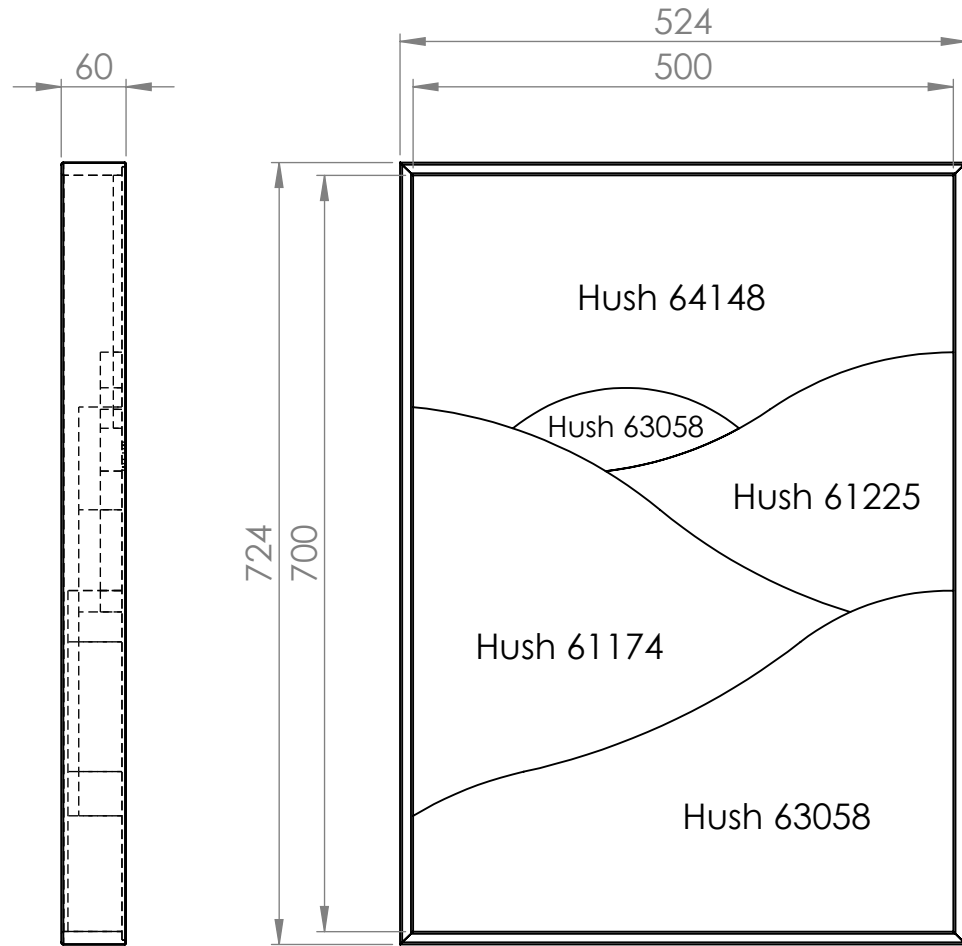

REVISIONS

REV.	DESCRIPTION	DATE	BY
------	-------------	------	----

All raw edges:
Grey EcoSUND

Art.nr. 121352-3		Name Landscape Sunset EcoSUND 500x700mm		
Last saved by Nina	Last saved 2023-08-31	Material	Rev	Format A4
Created by Nina	Created date 2023-04-03		Scale 1:7	Page 1/1