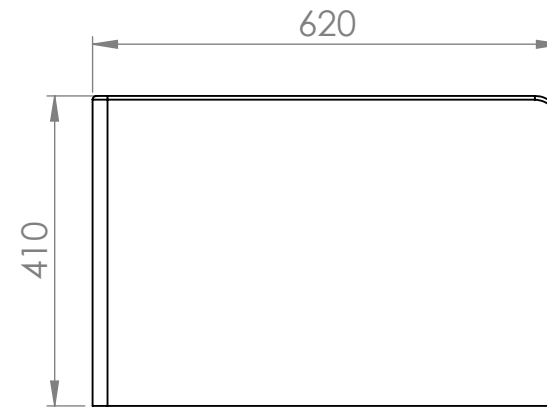

These measurements refer to the frame work and do not include upholstery, seam or zip

Tolerances (mm)			
Dimension			Deviation
(1)	-	20	±0,2
(20)	-	50	±0,5
(50)	-	200	±1,0
(200)	-		±2,0

GÖTESSONS

Art.nr. 621160		Name FoldIT Screen W: 1140 / H: 410 / D: 620		
Last saved by Tolle	Last saved 2019-02-01	Material x	Rev -	Format A4
Created by Tolle	Created date 2019-02-01		Scale 1:10	Page 1/1