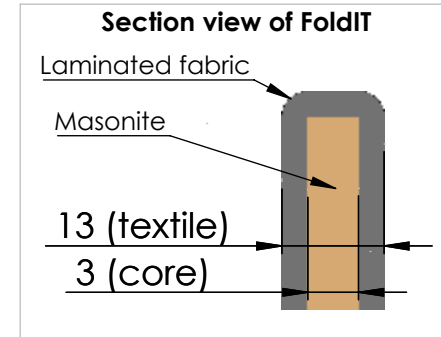

These measurements refer to the frame work and do not include upholstery, seam or zip

Tolerances (mm)			
Dimension			Deviation
(1)	-	20	±0,2
(20)	-	50	±0,5
(50)	-	200	±1,0
(200)	-		±2,0

GÖTESSONS

Art.nr. 621160		Name FoldIT Screen W: 1140 / H: 410 / D: 620		
Last saved by Tolle	Last saved 2019-02-01	Material x	Rev -	Format A4
Created by Tolle	Created date 2019-02-01		Scale 1:10	Page 1/1