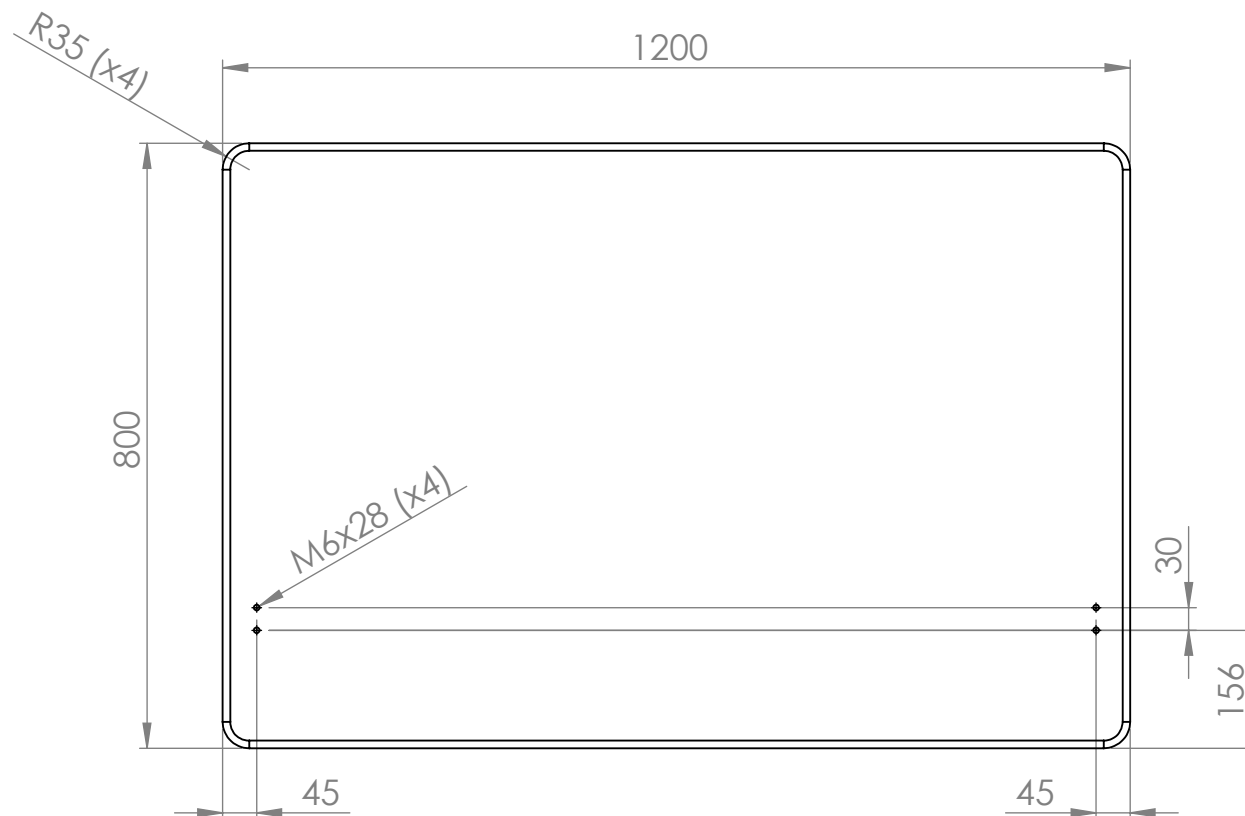

These measurements refer to the frame work and do not include upholstery, seam or zip

| Tolerances (mm) | | | |
|-----------------|---|-----|-----------|
| Dimension | | | Deviation |
| (1) | - | 20 | ±0,2 |
| (20) | - | 50 | ±0,5 |
| (50) | - | 200 | ±1,0 |
| (200) | - | | ±2,0 |

| | | | | | | |
|----------|------|---------|------------|-----------|--------------------------------|-----|
| Material | x | Art.nr. | 1067120 | Blad | 1/1 | A4 |
| Skala | 1:10 | Sign. | Tolle | Benämning | ScreenIT A30 Slide 1200x800 | |
| | | Datum | 2017-12-15 | | | Rev |
| | | | | | | - |