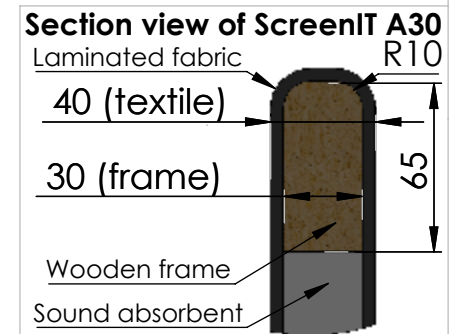

These measurements refer to the frame work and do not include upholstery, seam or zip

| Tolerances (mm) | | | |
|-----------------|---|-----|-----------|
| Dimension | | | Deviation |
| (1) | - | 20 | ±0,2 |
| (20) | - | 50 | ±0,5 |
| (50) | - | 200 | ±1,0 |
| (200) | - | | ±2,0 |

| | | | | | | |
|----------|------|---------|------------|-----------|--------------------------------|-----|
| Material | x | Art.nr. | 1067120 | Blad | 1/1 | A4 |
| Skala | 1:10 | Sign. | Tolle | Benämning | ScreenIT A30 Slide 1200x800 | |
| | | Datum | 2017-12-15 | | | Rev |
| | | | | | | - |