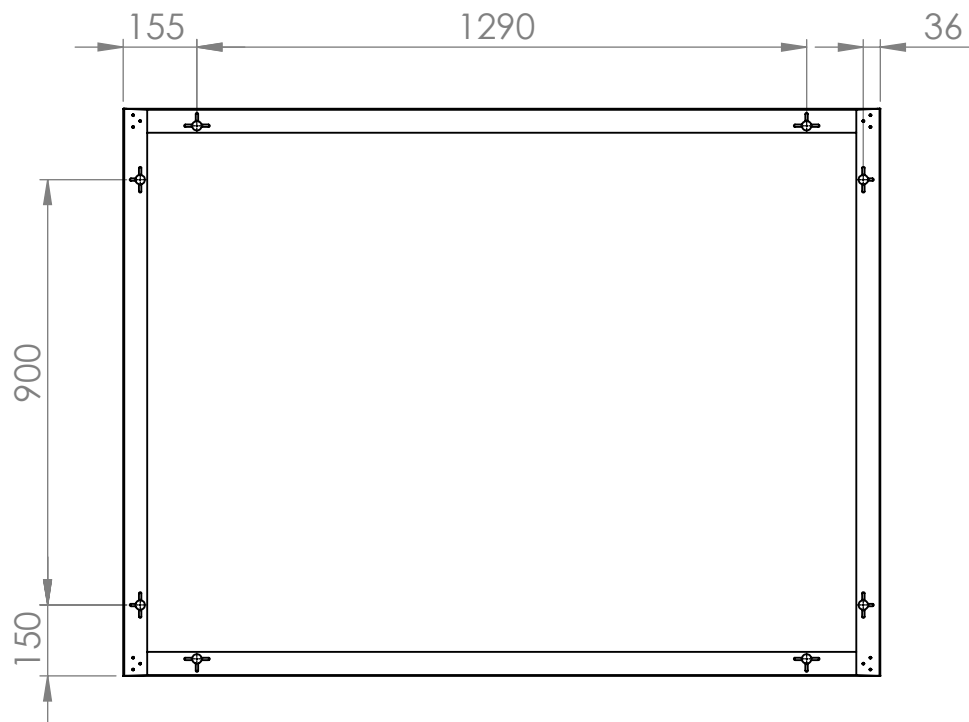

Laminated fabric  
(only in one color)

Material	EcoSUND	Art.nr.	160120	Blad	1/1	A4
Skala	1:16	Sign.	Tolle	Benämning	Tell-Us world map 1600x1200x50	
		Datum	2017-11-08			Rev
						-