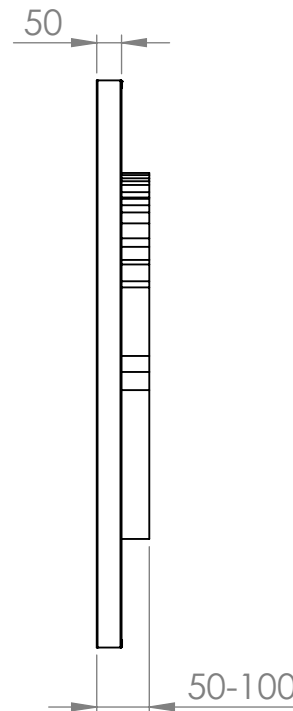

Laminated fabric  
(only in one color)

Material	EcoSUND	Art.nr.	160120	Blad	1/1	A4
Skala	1:16	Sign.	Tolle	Benämning	Tell-Us world map 1600x1200x50	
		Datum	2017-11-08			Rev
						-