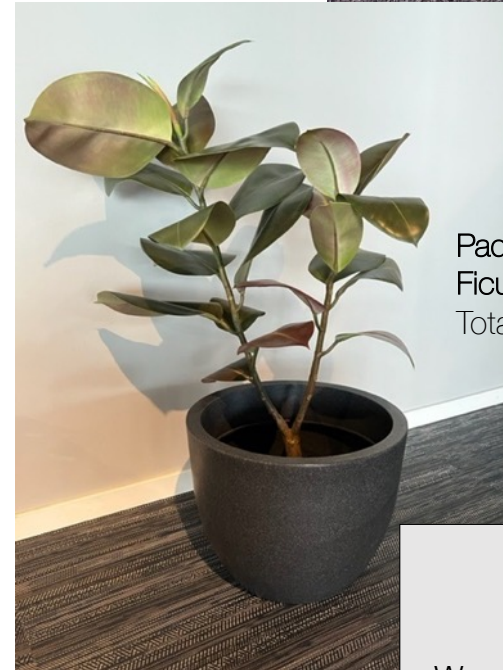

Padua small light grey 160033
Fiddle leaf fig tree 160003
Total height approx 1500 mm.

Padua small light grey 160033
Pease Lily 160018
Total height approx 1050 mm

Padua Small light grey 160033
Cycas Palm 160014
Total height approx 700 mm

Padua small
dark grey 160043
Hoya 160134

Padua small dark grey 160043
Ficus Elastica 160135
Total height approx 900 mm

REMEMBER!
Leca 45L 160095
Wood Chips brown 40L 160065

MIXED POTS

Aloe Vera, black pot included
160007