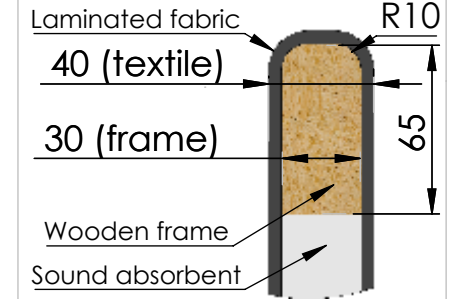

These measurements refer to the frame work and do not include upholstery, seam or zip

Tolerances (mm)			
Dimension			Deviation
(1)	-	20	±0,2
(20)	-	50	±0,5
(50)	-	200	±1,0
(200)	-		±2,0

DETAIL A
SCALE 1 : 4
(x2)

DETAIL C
SCALE 1 : 2

Section view of ScreenIT A30

Including adjustable feet

GÖTESSONS

Material	x	Art.nr.	119854	Blad	1/1	A4
Skala	1:14	Sign.	Tolle	Benämning	ScreenIT A30 Peak side screen small 850x1400 mm	
		Datum	2017-10-18			Rev
						-