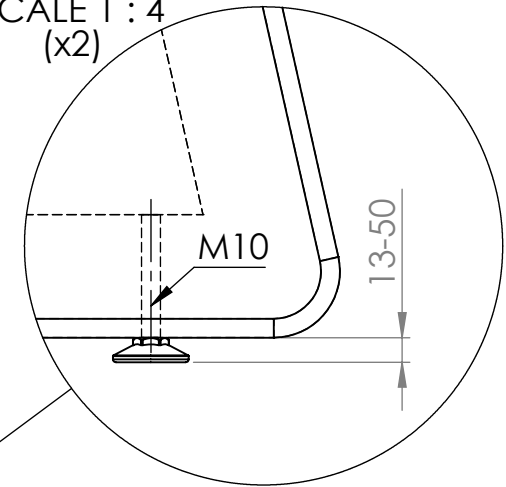

These measurements refer to the frame work and do not include upholstery, seam or zip

Tolerances (mm)			
Dimension			Deviation
(1)	-	20	±0,2
(20)	-	50	±0,5
(50)	-	200	±1,0
(200)	-		±2,0

DETAIL A
SCALE 1 : 4
(x2)

DETAIL C
SCALE 1 : 2

Section view of ScreenIT A30

Including adjustable feet

GÖTESSONS

Material	x	Art.nr.	119854	Blad	1/1	A4
Skala	1:14	Sign.	Tolle	Benämning	ScreenIT A30 Peak side screen small 850x1400 mm	
		Datum	2017-10-18			Rev
						-