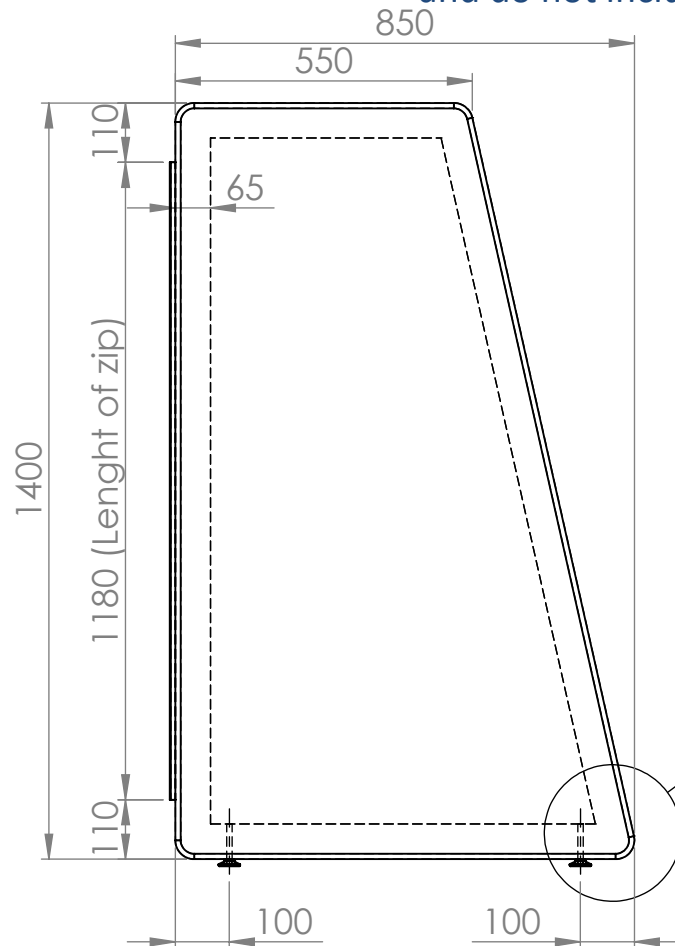

These measurements refer to the frame work and do not include upholstery, seam or zip

Tolerances (mm)			
Dimension			Deviation
(1)	-	20	±0,2
(20)	-	50	±0,5
(50)	-	200	±1,0
(200)	-		±2,0

DETAIL A
SCALE 1 : 4
(x2)

DETAIL C
SCALE 1 : 2

Section view of ScreenIT A30

Including adjustable feet

GÖTESSONS

Material	x	Art.nr.	119854	Blad	1/1	A4
Skala	1:14	Sign.	Tolle	Benämning	ScreenIT A30 Peak side screen small 850x1400 mm	
		Datum	2017-10-18			Rev
						-